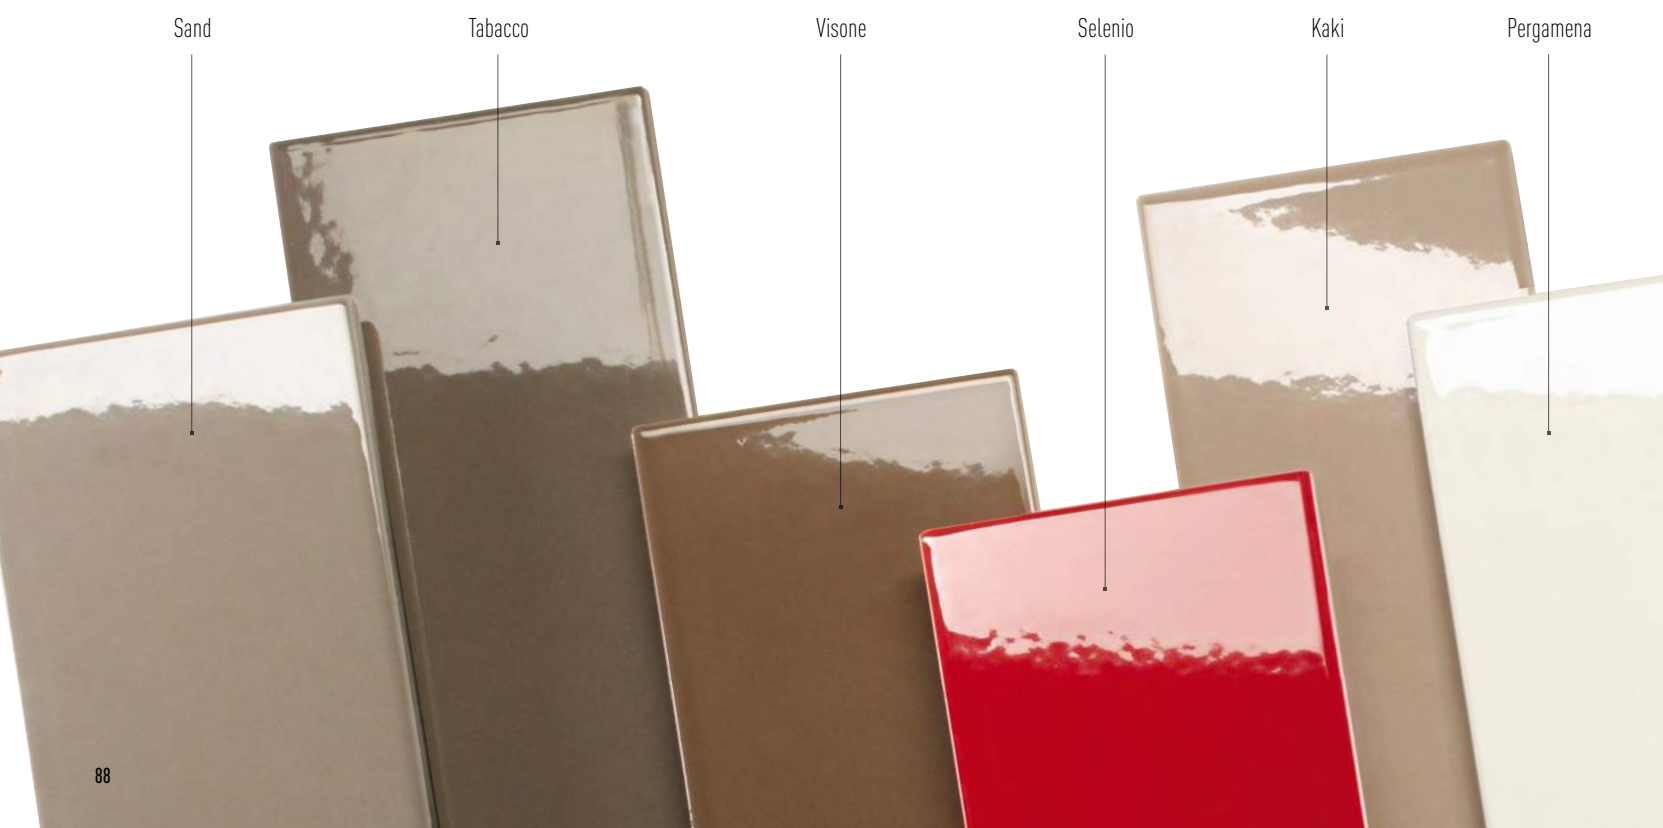

Sand

Tabacco

Visone

Selenio

Kaki

Pergamena