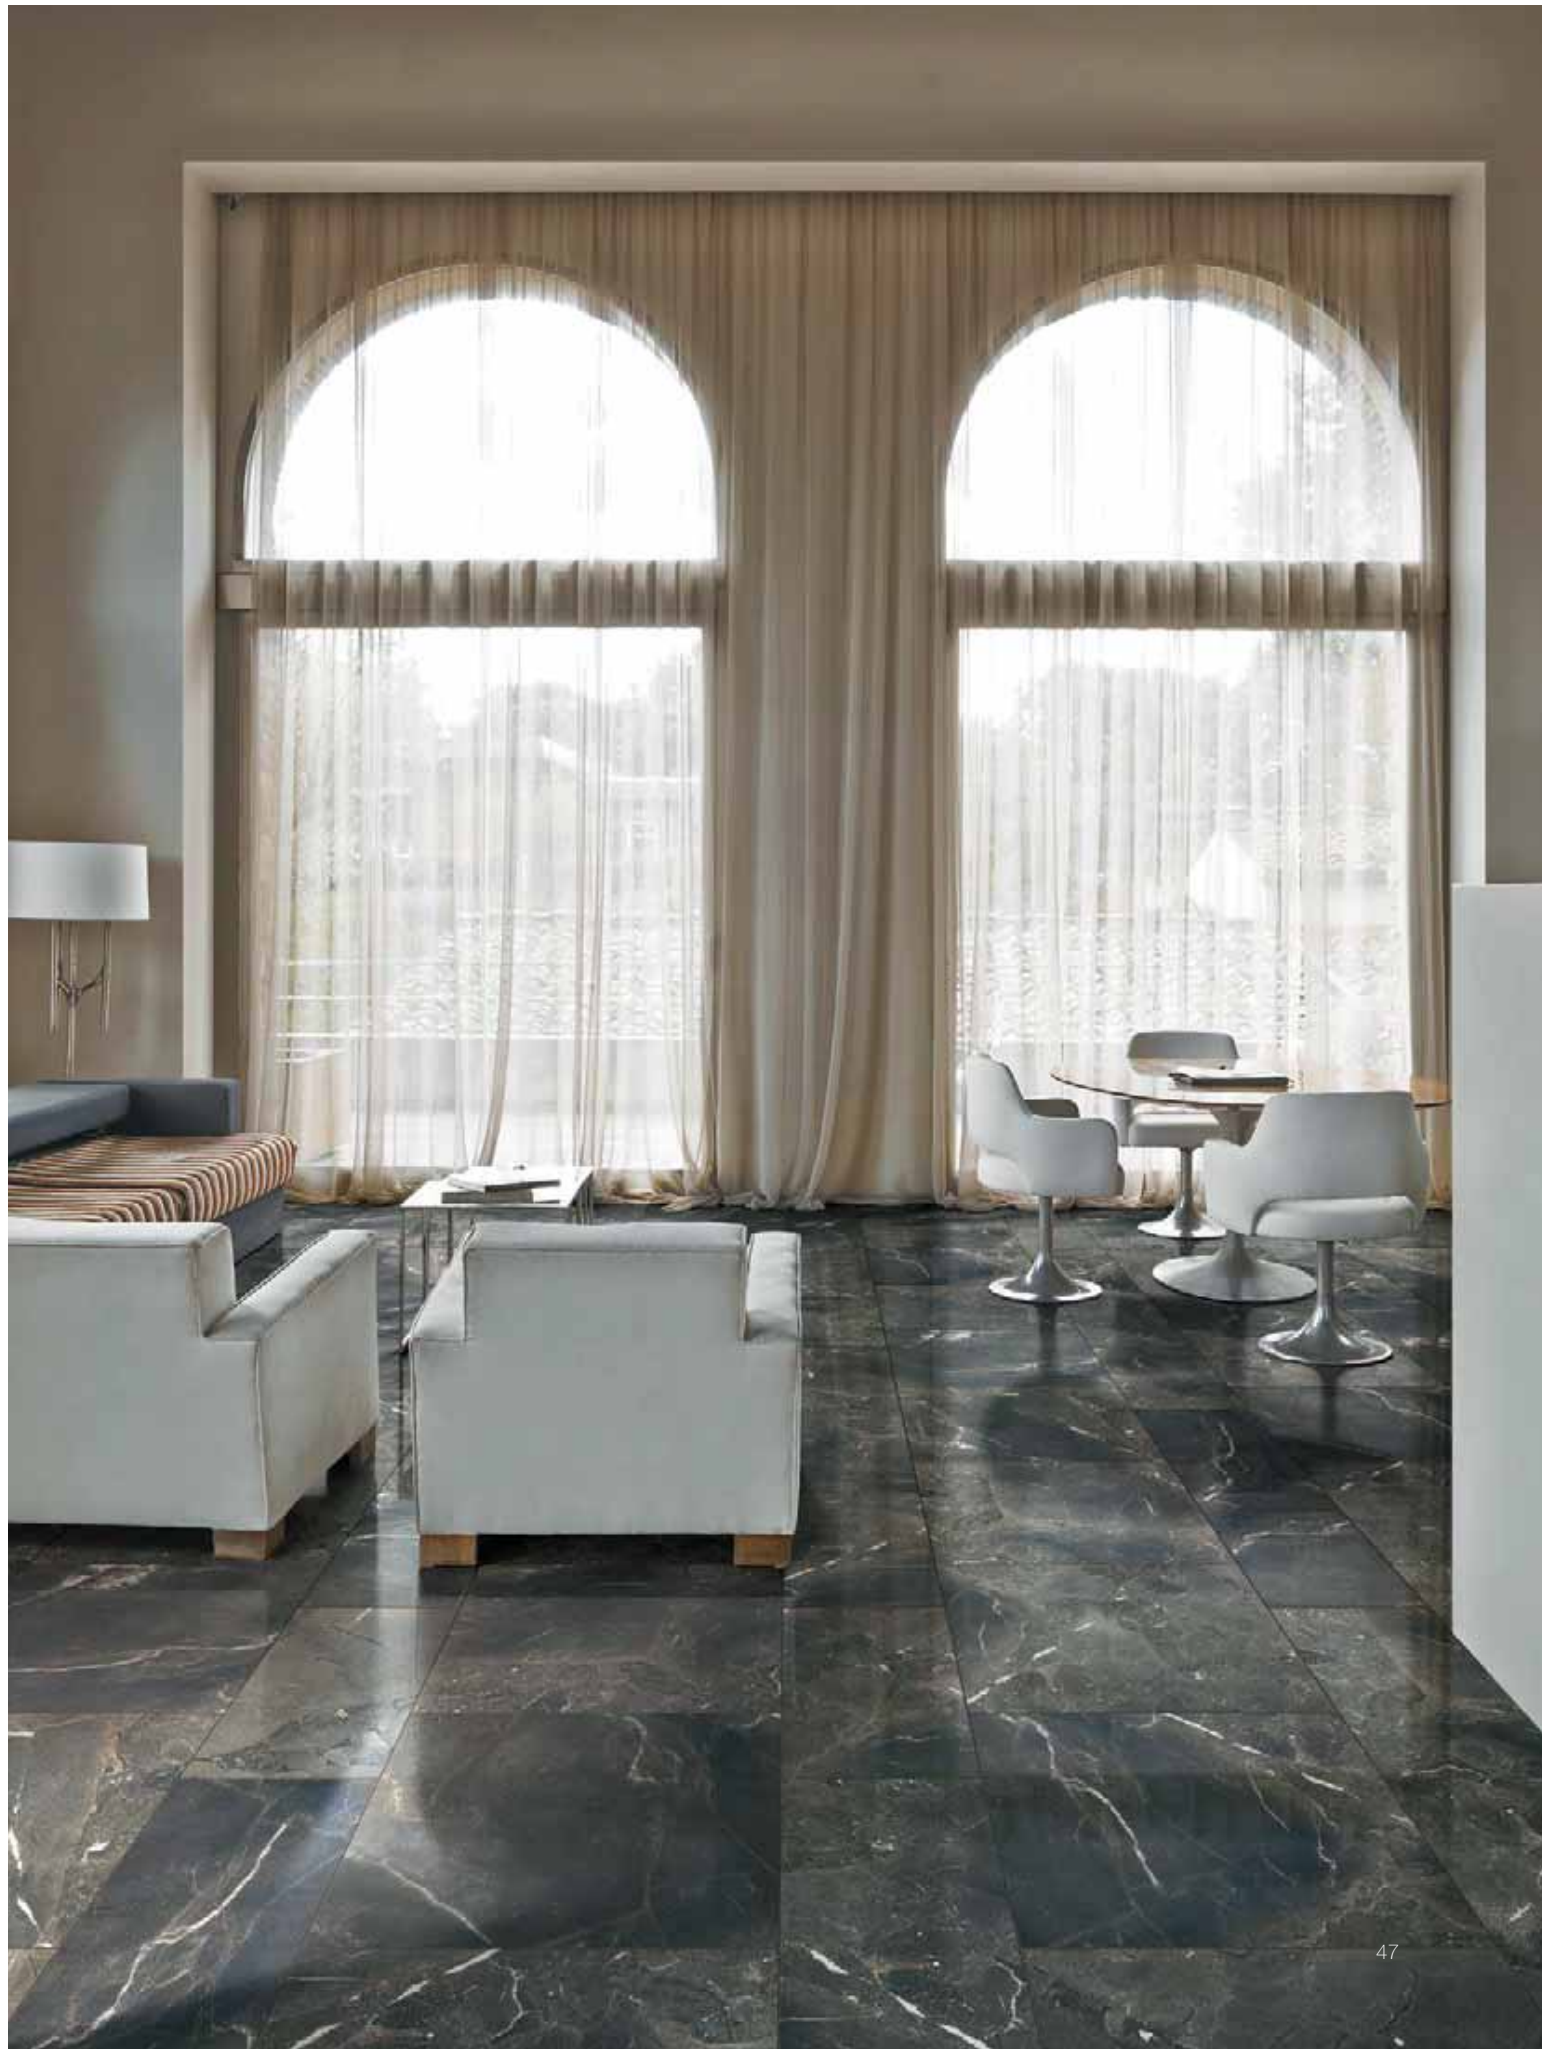

TIMELESS OF CERIM

FLOOR: TIMELESS ERAMOSIA LUCIDO 60x120

timeless black deep

TIMELESS OF CERIM

FLOOR: TIMELESS BLACK DEEP LUCIDO 60x60 - 30x60

TIMELESS OF CERIM

FLOOR: TIMELESS BLACK DEEP LUCIDO 60x60 - 30x60