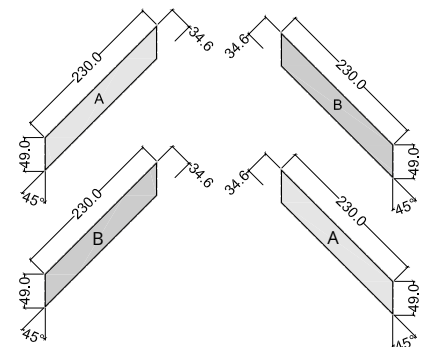

French herringbone mix 2 775397

Plank 01 (A) + Plank 02 (B)