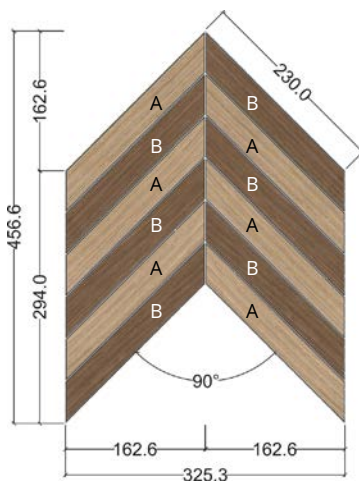

French herringbone mix 2 775397

Plank 01 (A) + Plank 02 (B)