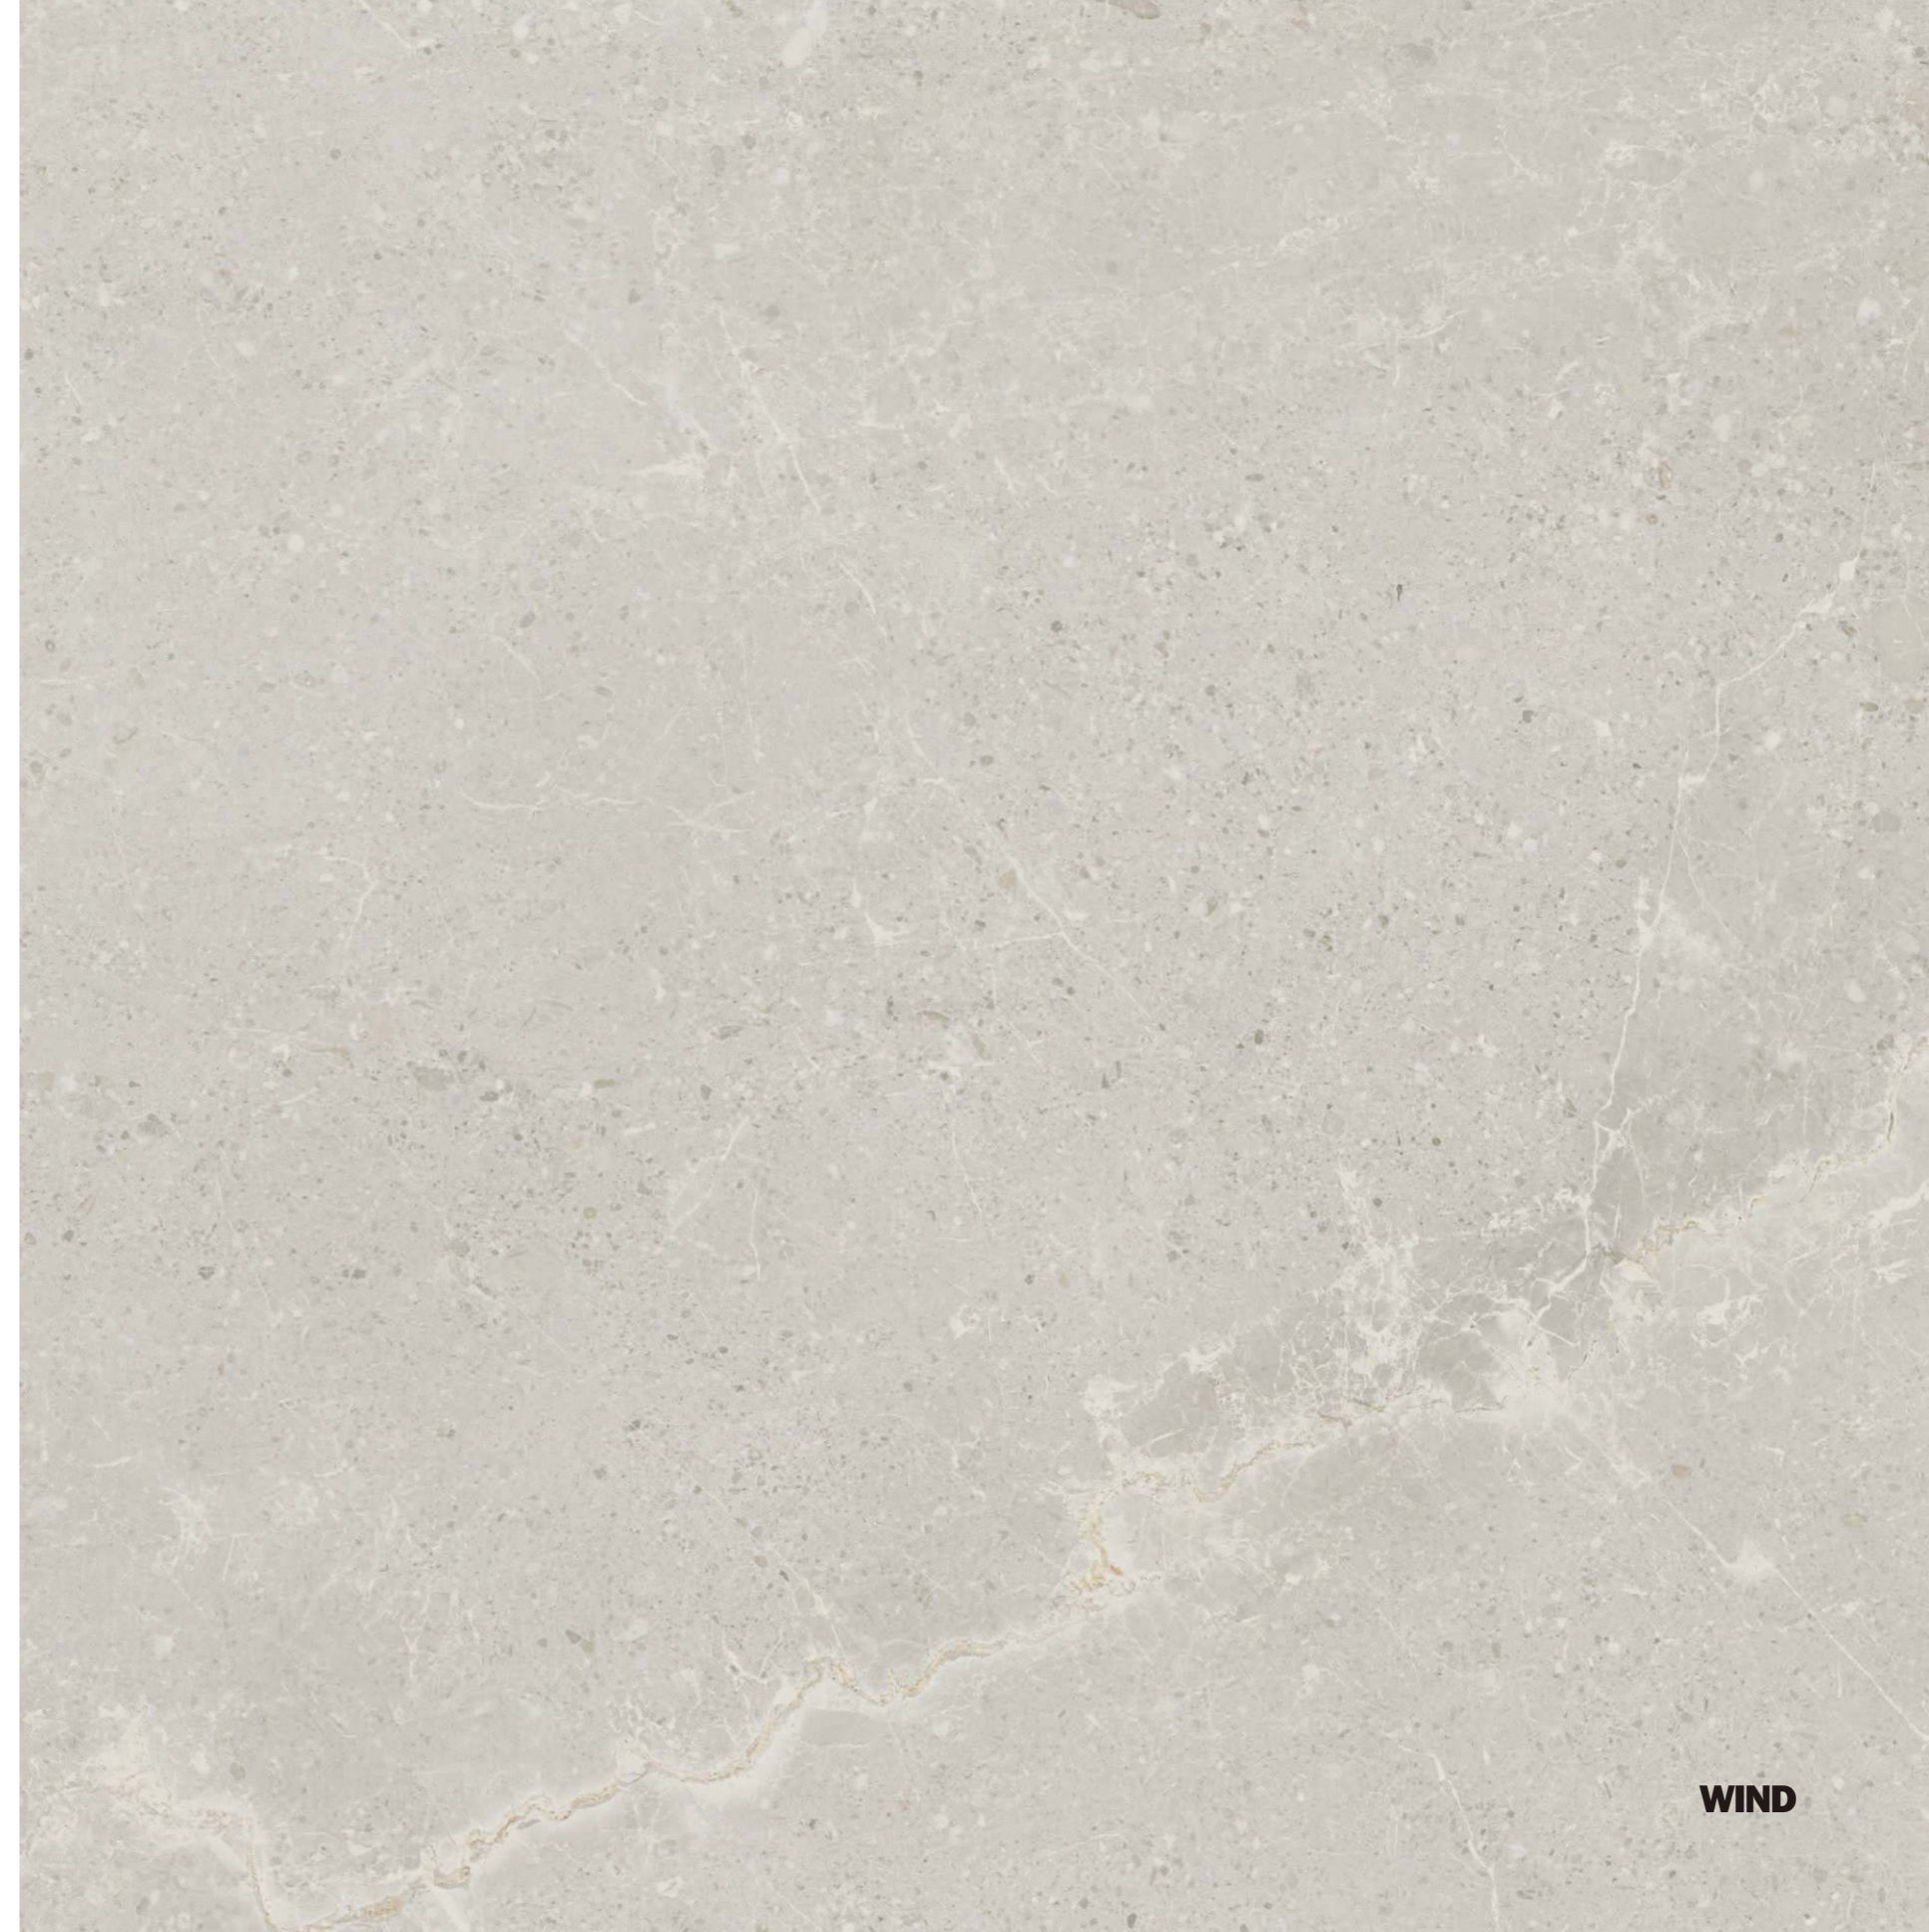

30x60  
60x60  
60x120

**APPLICATIONS**

Interior Floor  
Exterior Residential  
Wall Commercial

**SURFACES**

In&Out

**SPRING**

“ WIND  
MONZA

WIND 60x120CM | 24"x48"