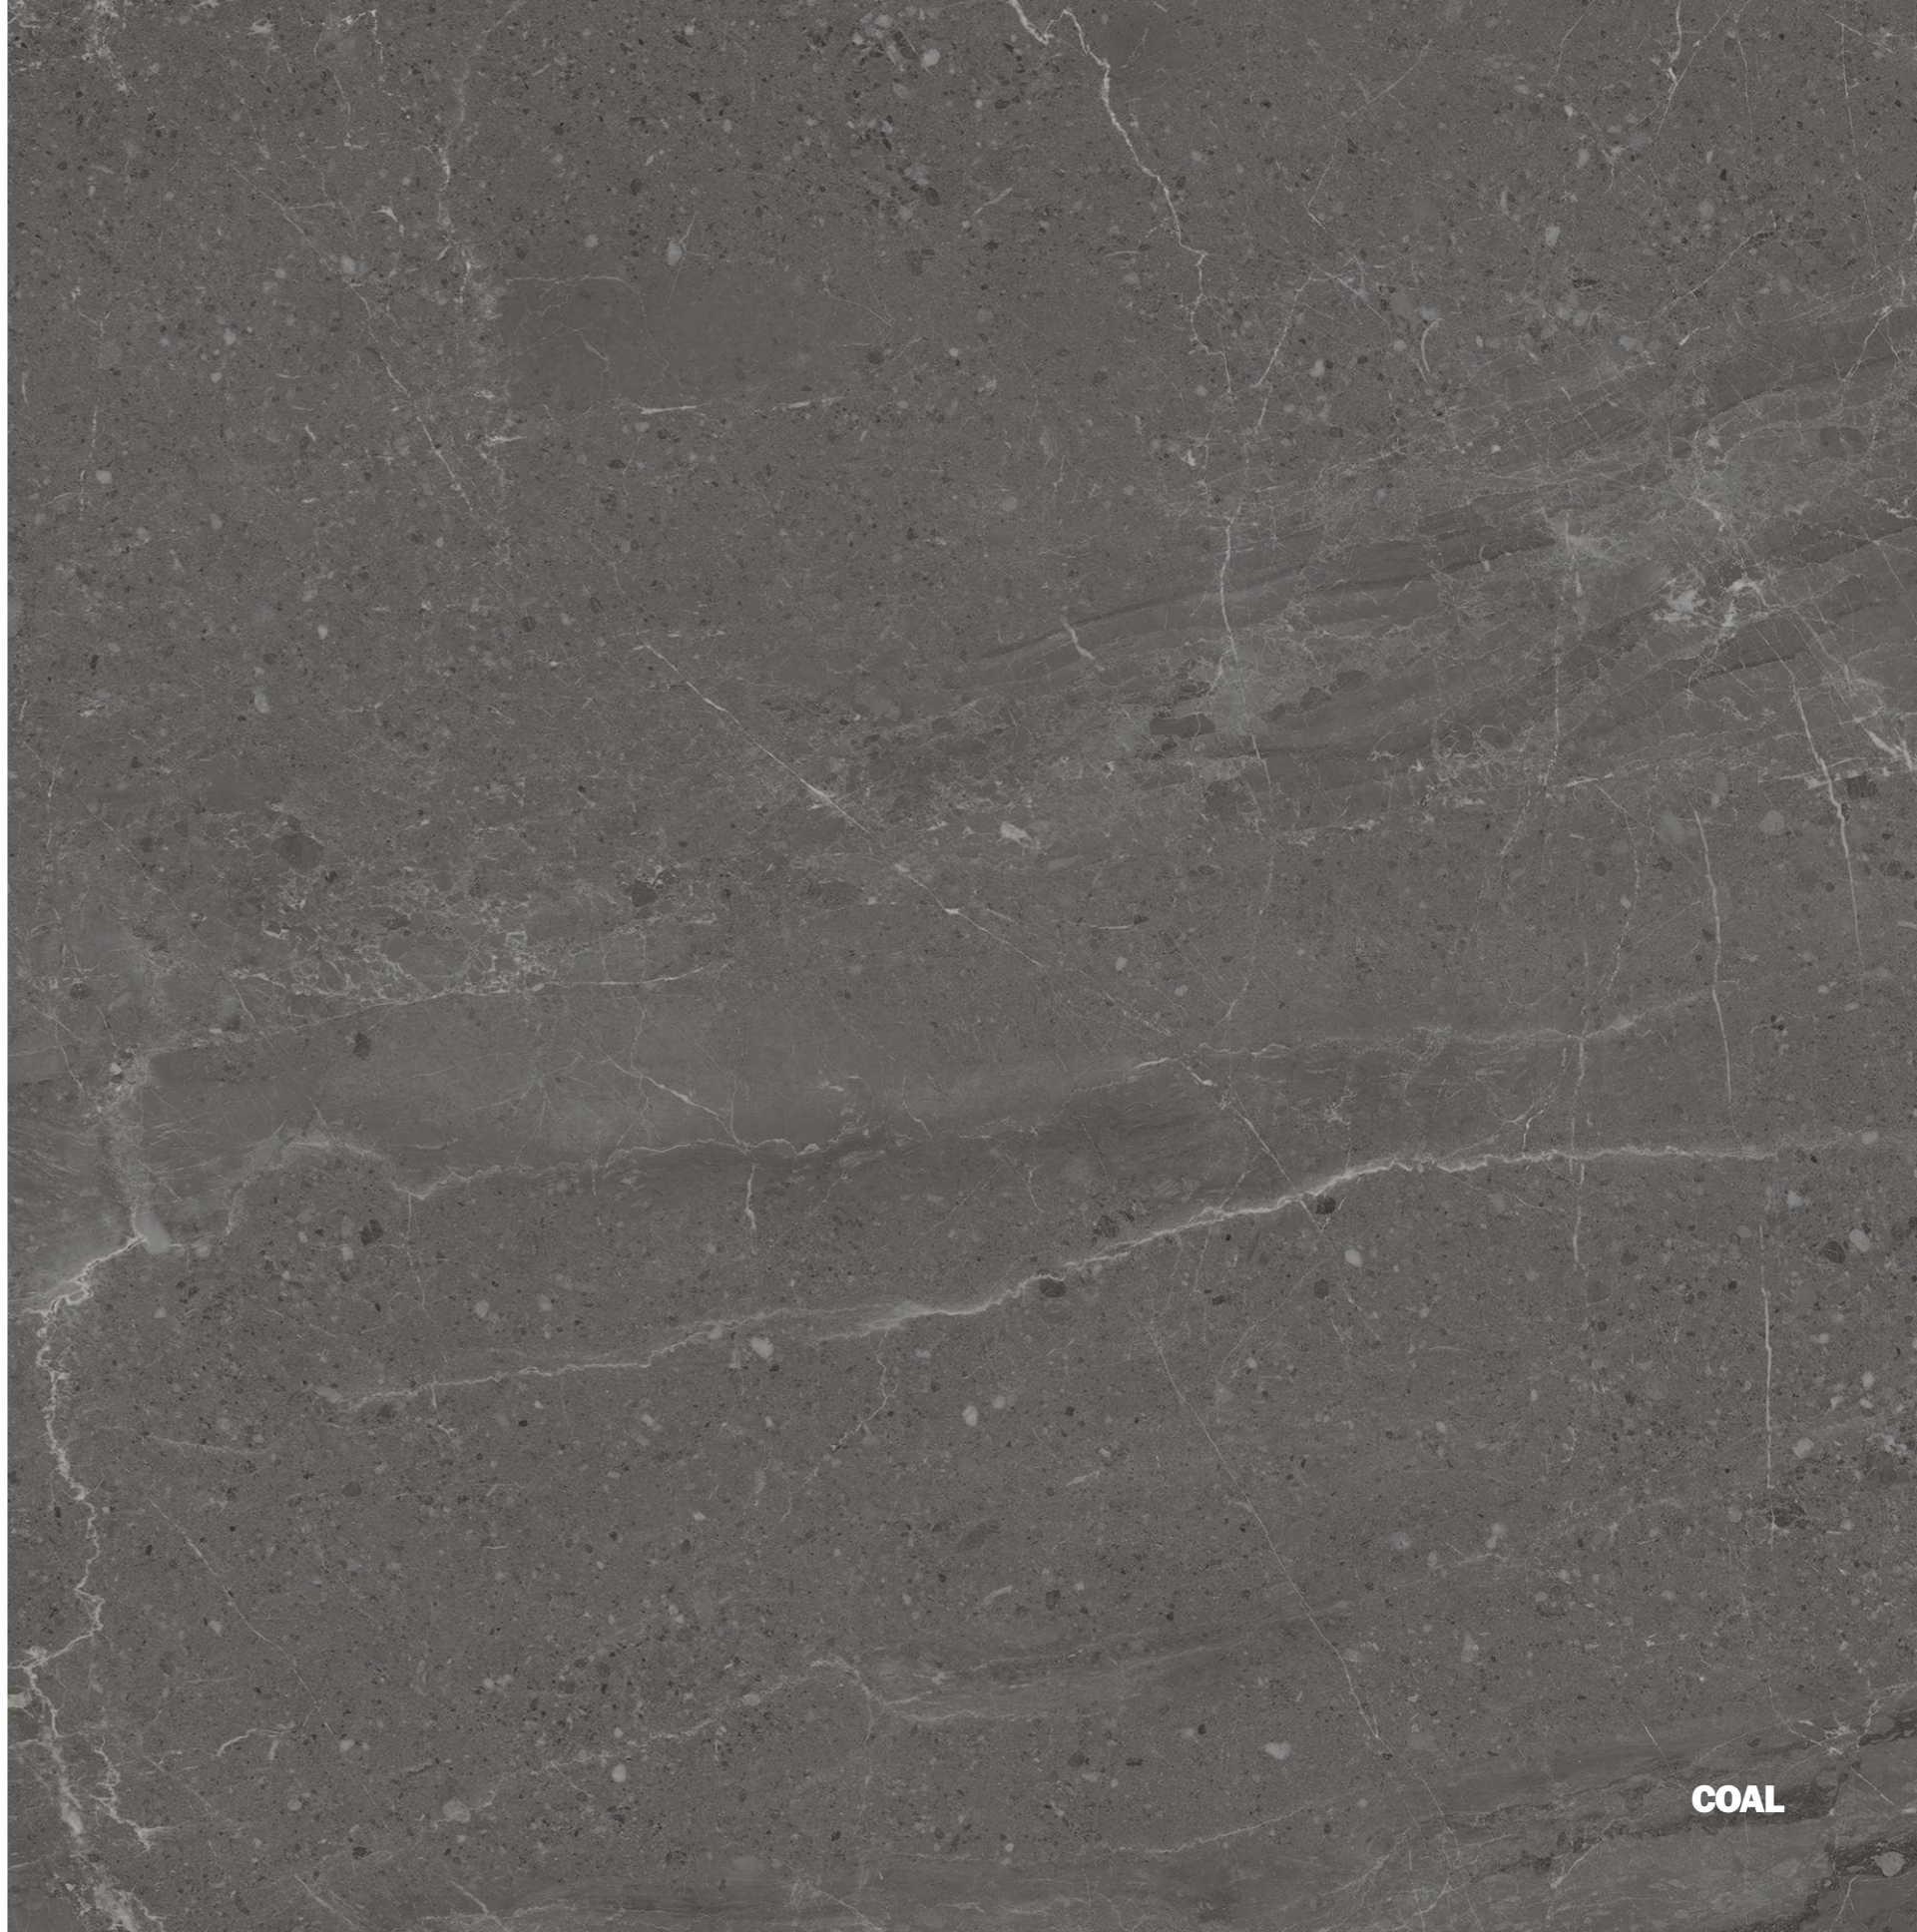

MONZA
COAL

FORMATS

30x60
60x60
60x120

APPLICATIONS

Interior Floor
Exterior Residential
Wall Commercial

SURFACES

In&Out

COAL