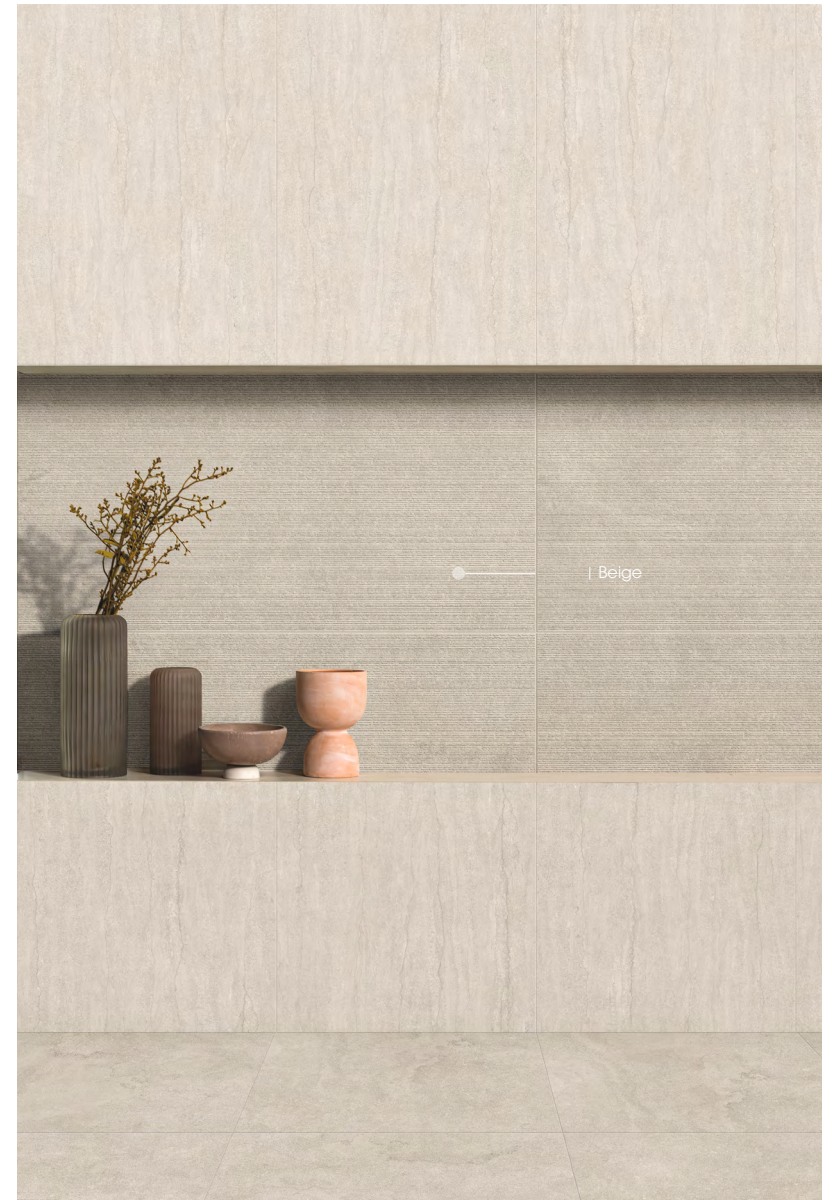

From the three levels of natural color, texture and texture, realistically restore the limestone stack to form a soft texture and color, reproduce the uncanny workmanship of nature, explore the natural beauty carved by time, blend the original plain beauty and elegance.

| BEIGE

A stack of three pieces of textured paper. The bottom piece is a solid red color. The middle piece is a bright yellow color with a slightly crumpled texture. The top piece is a darker red color, also with a textured surface. The stack is positioned on the left side of the frame. The background is a light gray, textured surface with subtle horizontal lines. A soft shadow is cast to the right of the stack.

Floor

Off-White

Beige

Wall
| Beige

Floor
| Beige

Wall
| Off-White

Floor
| Beige

Floor
| Beige

Floor

Sink tile

| Light Grey

≅ 20mm

Floor
| Beige

● | Beige

⌘ Floor
| Beige

⌘ Wall
| Brown
| Beige