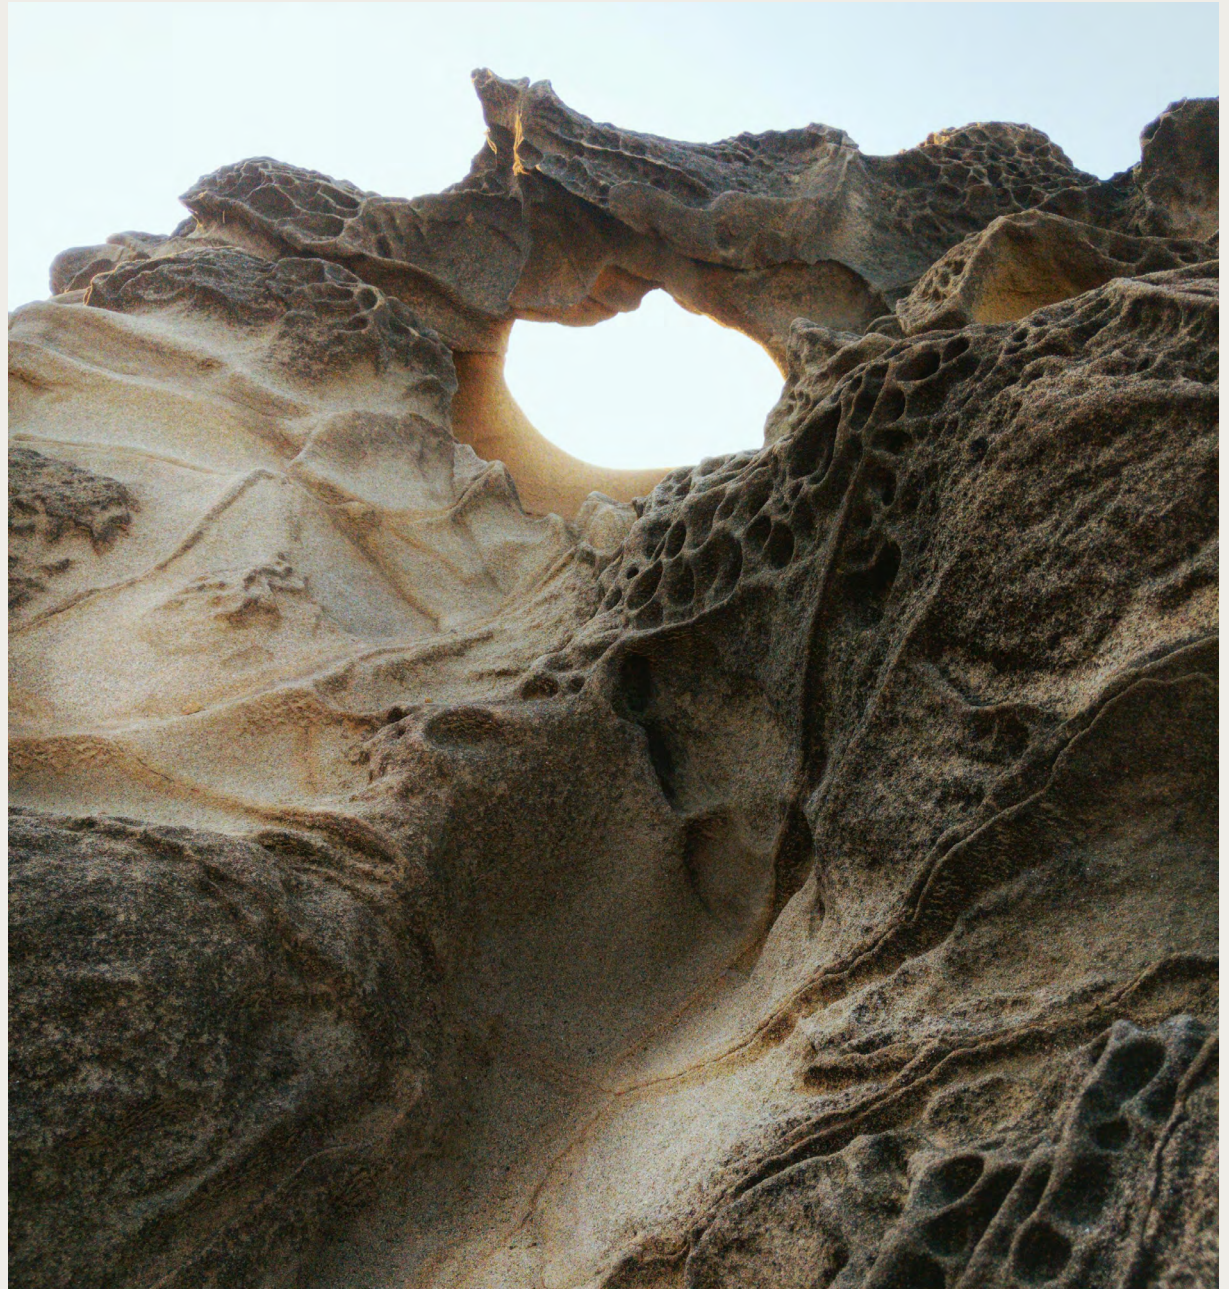

*PORTLAND
& FOSSIL*

Portland stone (mined in the Island of Portland, Dorset, England, in the English Channel) is a type of limestone that over the past 150 million years or so, with the growth and compaction of tiny deposits, it has slowly formed a rich heritage and clean and pristine beauty, like a layer of light gauze, a unique atmosphere to inject peace and comfort into the space.

From the three levels of natural color, texture and texture, realistically restore the limestone stack to form a soft texture and color, reproduce the uncanny workmanship of nature, explore the natural beauty carved by time, blend the original plain beauty and elegance.

**PORTLAND
& FOSSIL**

2 DESINGNS

5 COLORS

PORTLAND

Off-White

Beige

Light Grey

Taupe

| BEIGE

A stack of three pieces of textured paper. The bottom piece is a solid red color. The middle piece is a bright yellow color with a slightly crumpled texture. The top piece is a darker red color, also with a textured surface. The stack is positioned on the left side of the frame. The background is a light gray, textured surface with subtle horizontal lines. A soft shadow is cast to the right of the stack.