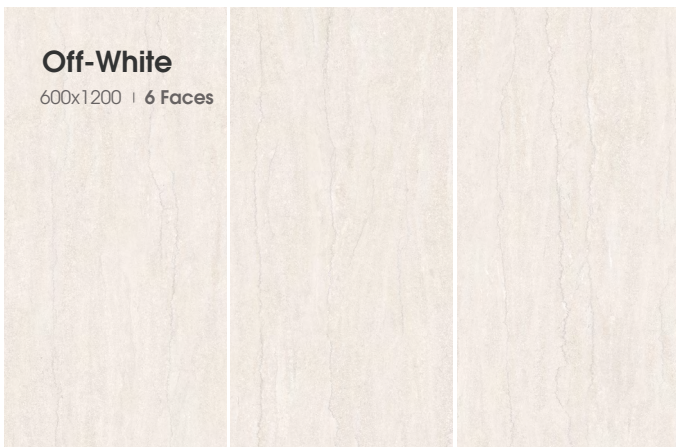

Off-White

600x1200 | 6 Faces