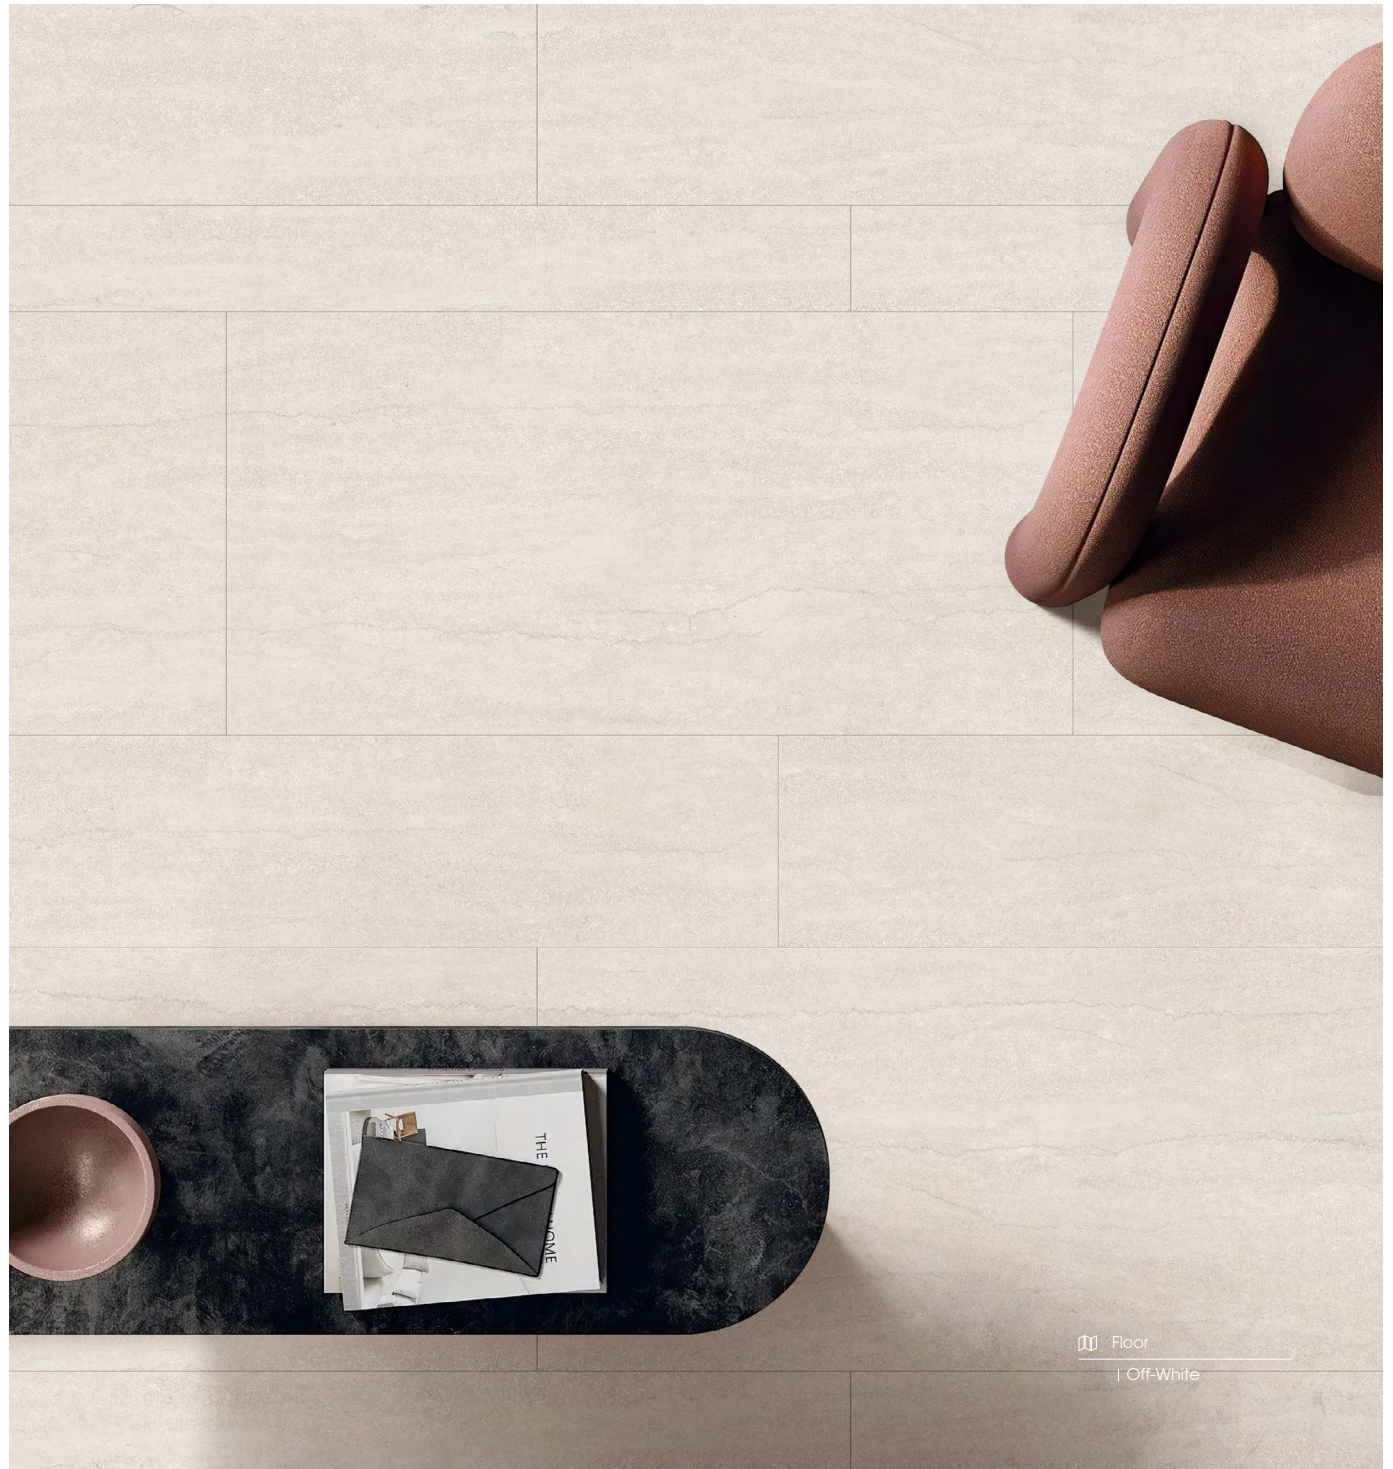

Fossil

1 Size

600x1200

1 Surfaces

R10

MATT

1 Thickness

Floor

Off-White